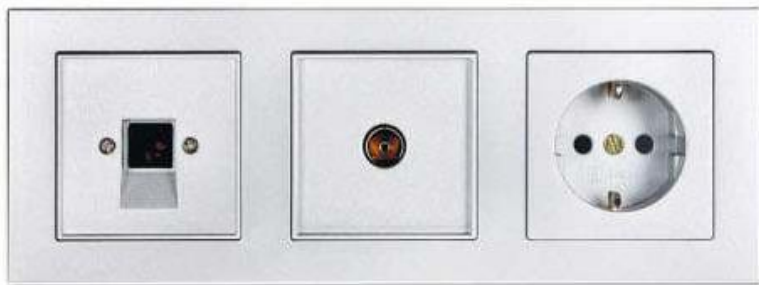

PLANO SERIES

TRIPLE GANG COMBINATION

Triple Gang Combination Face Plate

Article. E103 (Outlet Not include)

Available in 3 different colors

WHITE

SILVER ALUMINUM

HARVEST GOLD